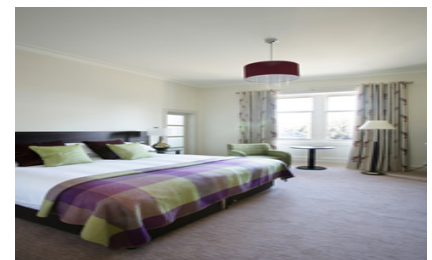

Nether Abbey Hotel

20 Dirleton Avenue
North Berwick
East Lothian
EH39 4BQ

Tel: 01620 892802
Price Guide: £70 Double - £80 Single
Web: www.netherabbey.co.uk/accommodation.htm

Family run hotel which has recently renovated rooms to a high standard only 5 minutes walk from Dentalvets.