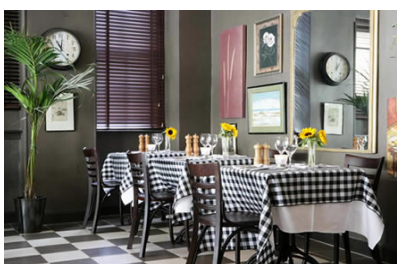

No 12 Quality Street

Same ownership and high standard as Nether Abbey Hotel situated close to the High Street and 10 minutes walk from Dentalvets.

12 Quality Street
North Berwick
East Lothian
EH39 4HP
Tel: 01620 892529

Price Guide £55 Double, £45 Single

Web: www.no12qualitystreet.co.uk/north_berwick.htm