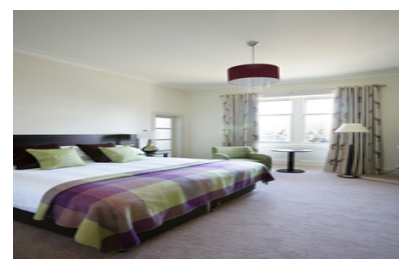

Nether Abbey Hotel

20 Dirleton Avenue
North Berwick
East Lothian
EH39 4BQ

Tel: 01620 892802
Price Guide: £70 Double - £80 Single
Web: www.netherabbey.co.uk/accommodation.htm

Family run hotel which has recently renovated rooms to a high standard only 5 minutes walk from Dentalvets.